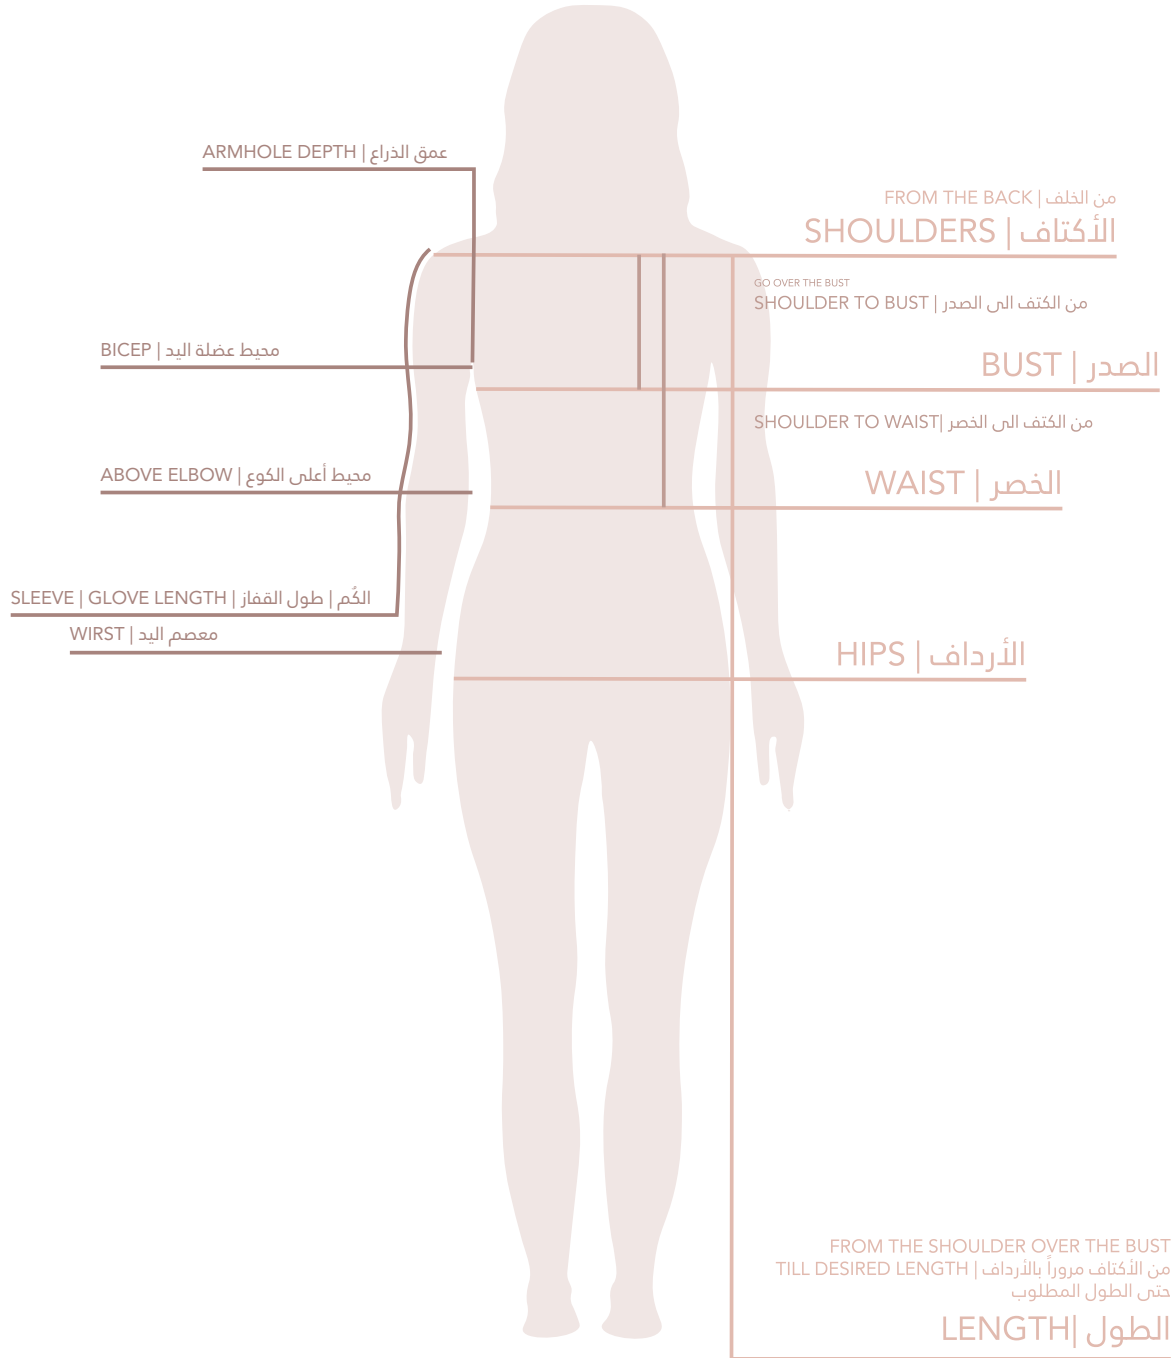

## **Disclaimer**

- Despite every effort to provide accurate images of each product color may slightly vary due to different lighting and device screen settings. Clearer videos are available on our instagram highlights.
- Dresses with different materials in the same color might vary slightly due to them being made in different materials like fabrics, feathers and beads.

## Measurements (Dresses)

## Measurements Chart

UK SIZE	US SIZE	SIZE	BUST	WAIST	HIPS	LENGTH
4	0	XS	31	24	24	53
6	2	XS	32	25	25	53.5
8	4	S	33	26	26	54
10	6	S	35	28	28	54.5
12	8	M	37	30	30	55
14	10	M	39	31	31	55.5
16	12	L	41	33	33	56
18	14	XL	44	36	36	57
20	16	XXL	46	36	36	58
22	18	XXL	48	41	41	59
24	20	XXXL	51	44	44	60